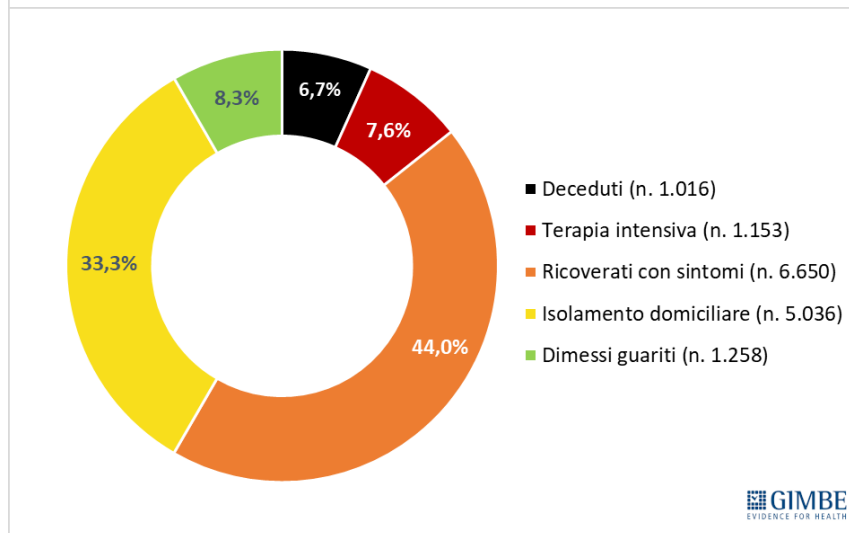

12 MARCH 2020 : SITUATION IN ITALY

12 march 2020 General situation: graphics

ITALY : epidemic trend and day by day percentage increase in the infected

EPIDEMIC TREND IN OTHER COUNTRIES TILL TO 9 MARCH