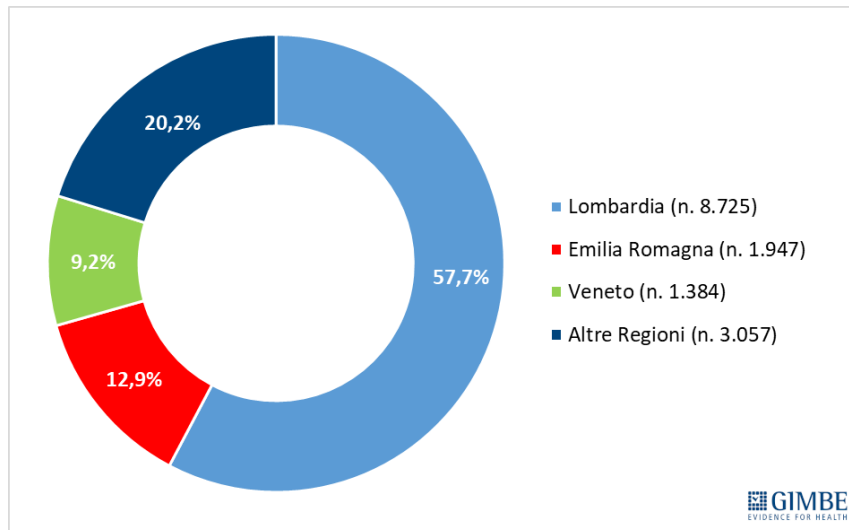

12 MARCH 2020 : SITUATION IN ITALY

12 march 2020 General situation: graphics

ITALY : epidemic trend and day by day percentage increase in the infected

EPIDEMIC TREND IN OTHER COUNTRIES TILL TO 9 MARCH