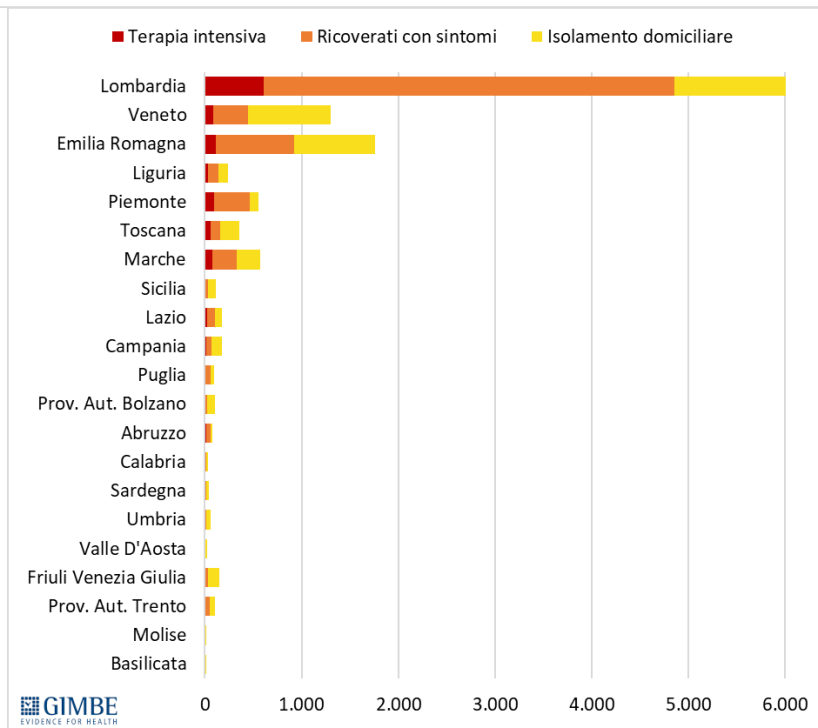

12 MARCH 2020 : SITUATION IN ITALY

12 march 2020 General situation: graphics

ITALY : epidemic trend and day by day percentage increase in the infected

EPIDEMIC TREND IN OTHER COUNTRIES TILL TO 9 MARCH