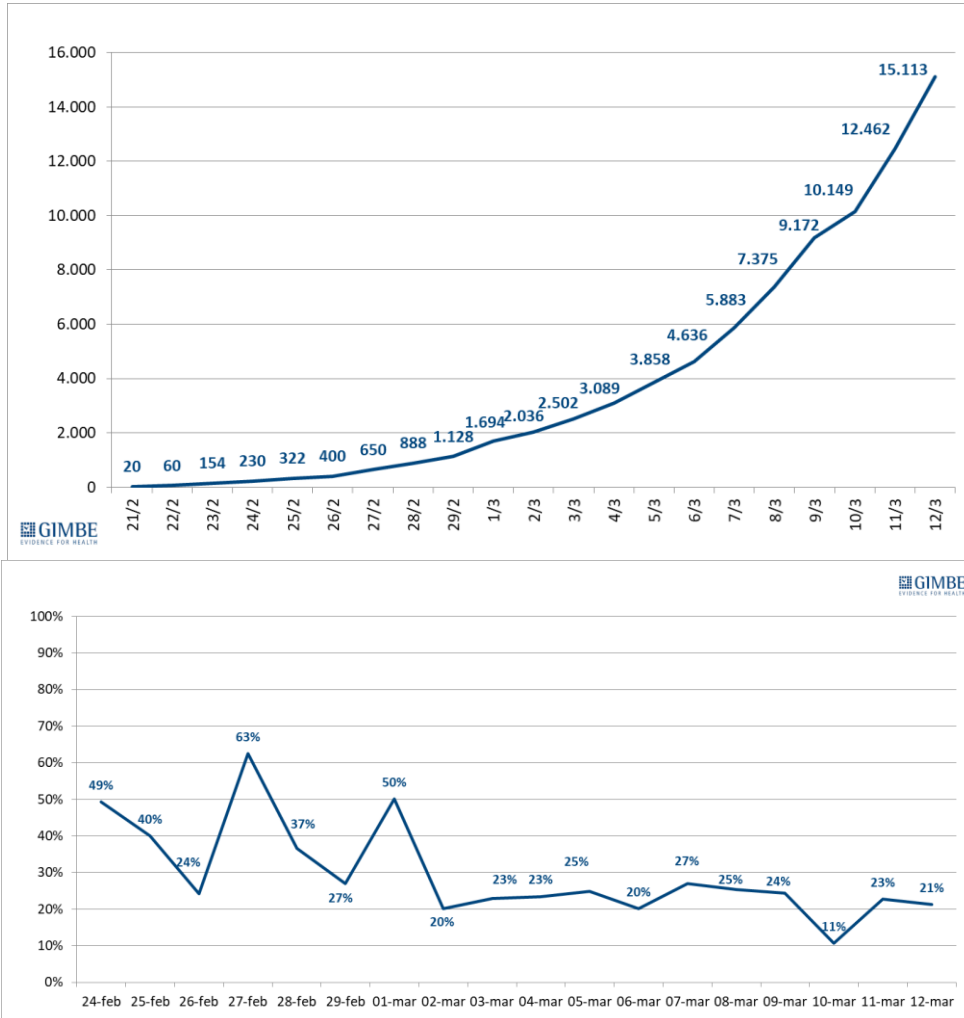

12 MARCH 2020 : SITUATION IN ITALY

12 march 2020 General situation: graphics

ITALY : epidemic trend and day by day percentage increase in the infected

EPIDEMIC TREND IN OTHER COUNTRIES TILL TO 9 MARCH